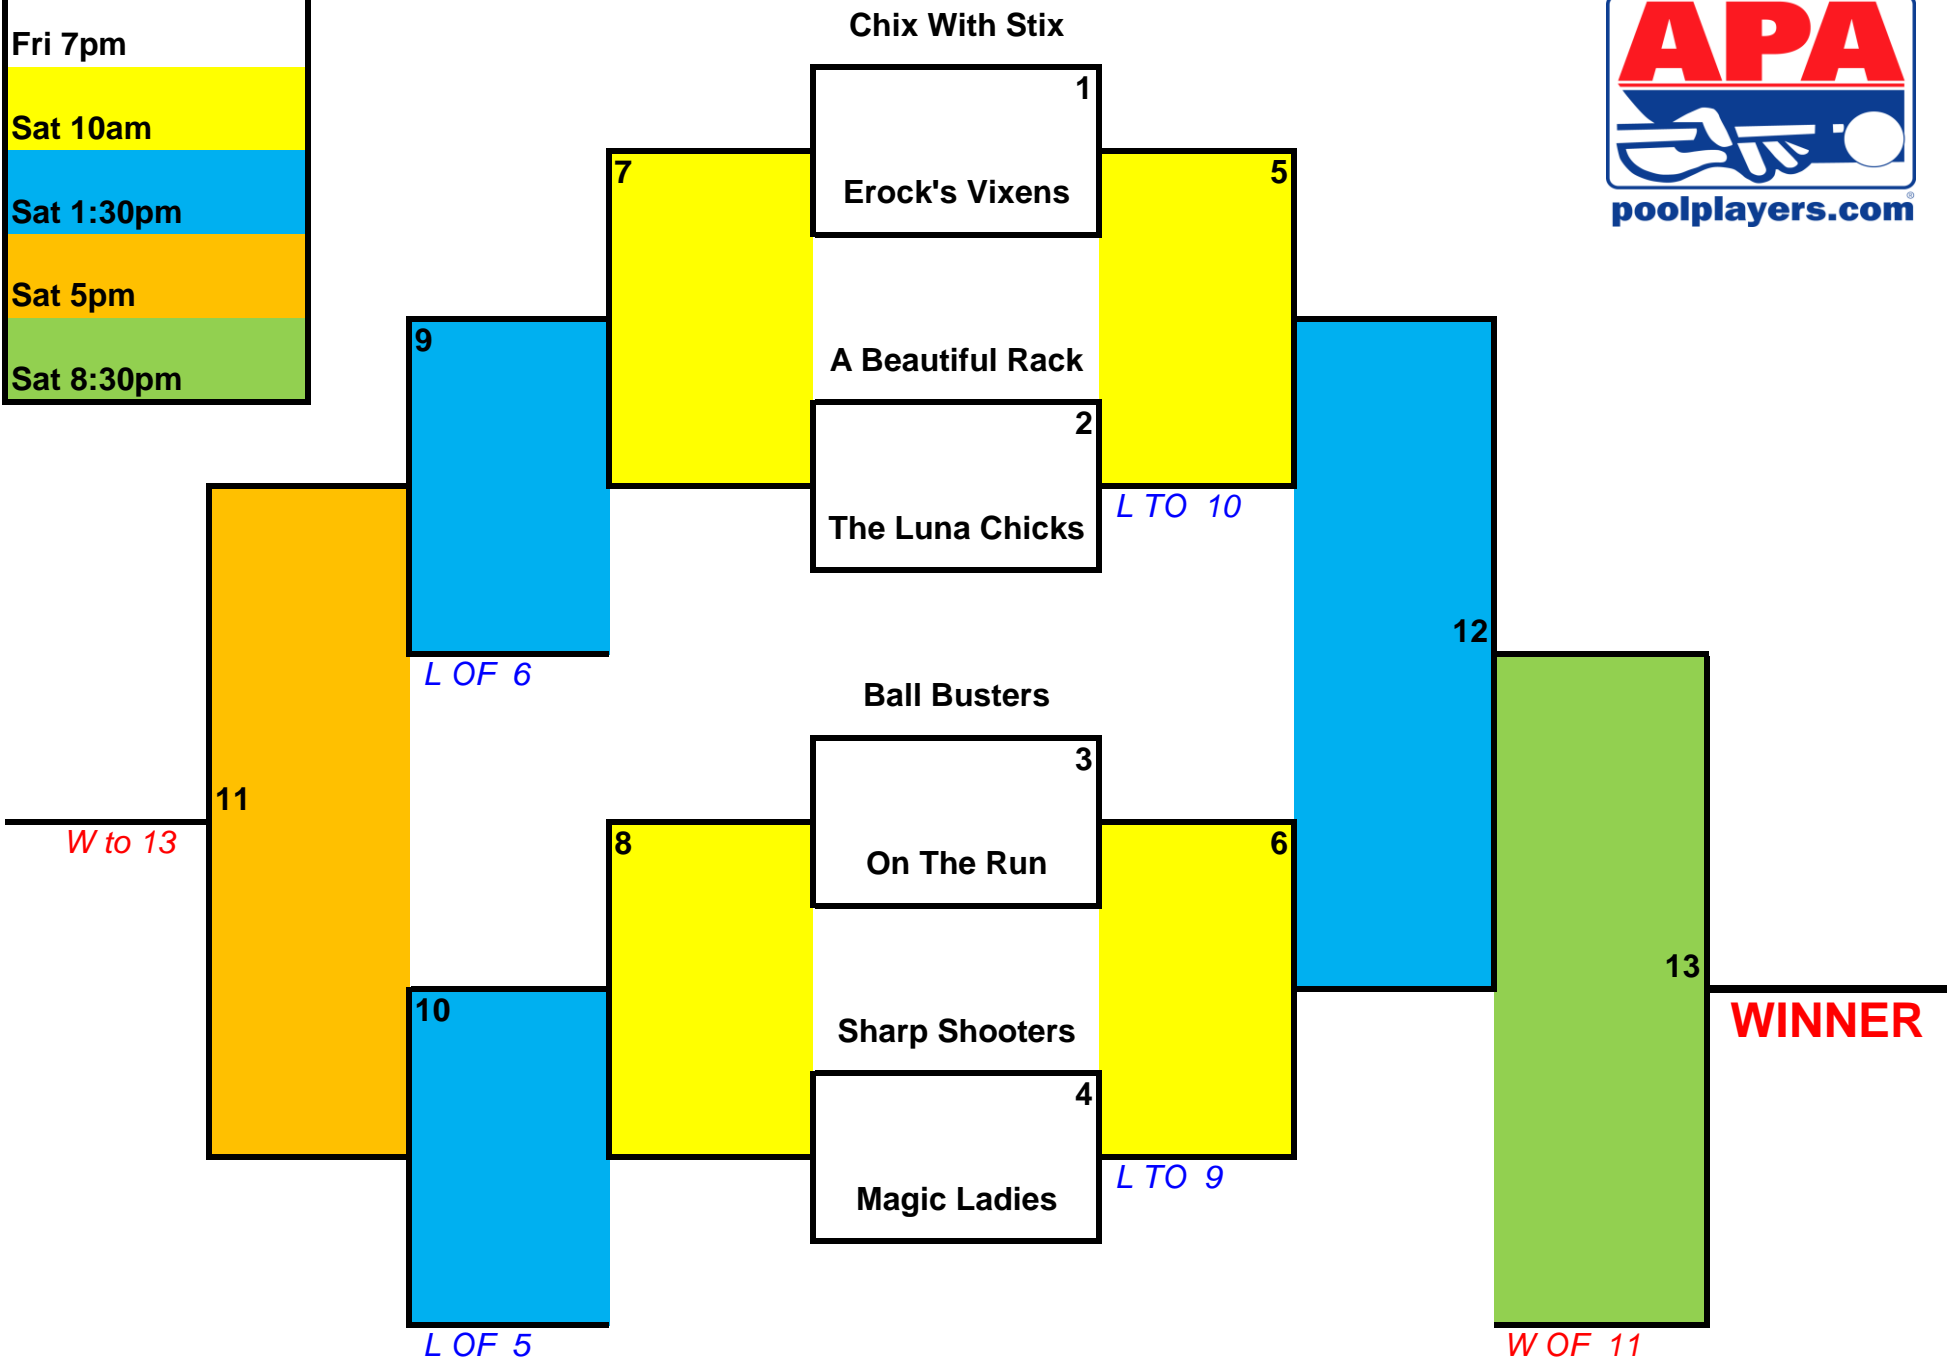

Fri 7pm
Sat 10am
Sat 1:30pm
Sat 5pm
Sat 8:30pm

Tri County Texas APA 2025 Ladies World Qualifier